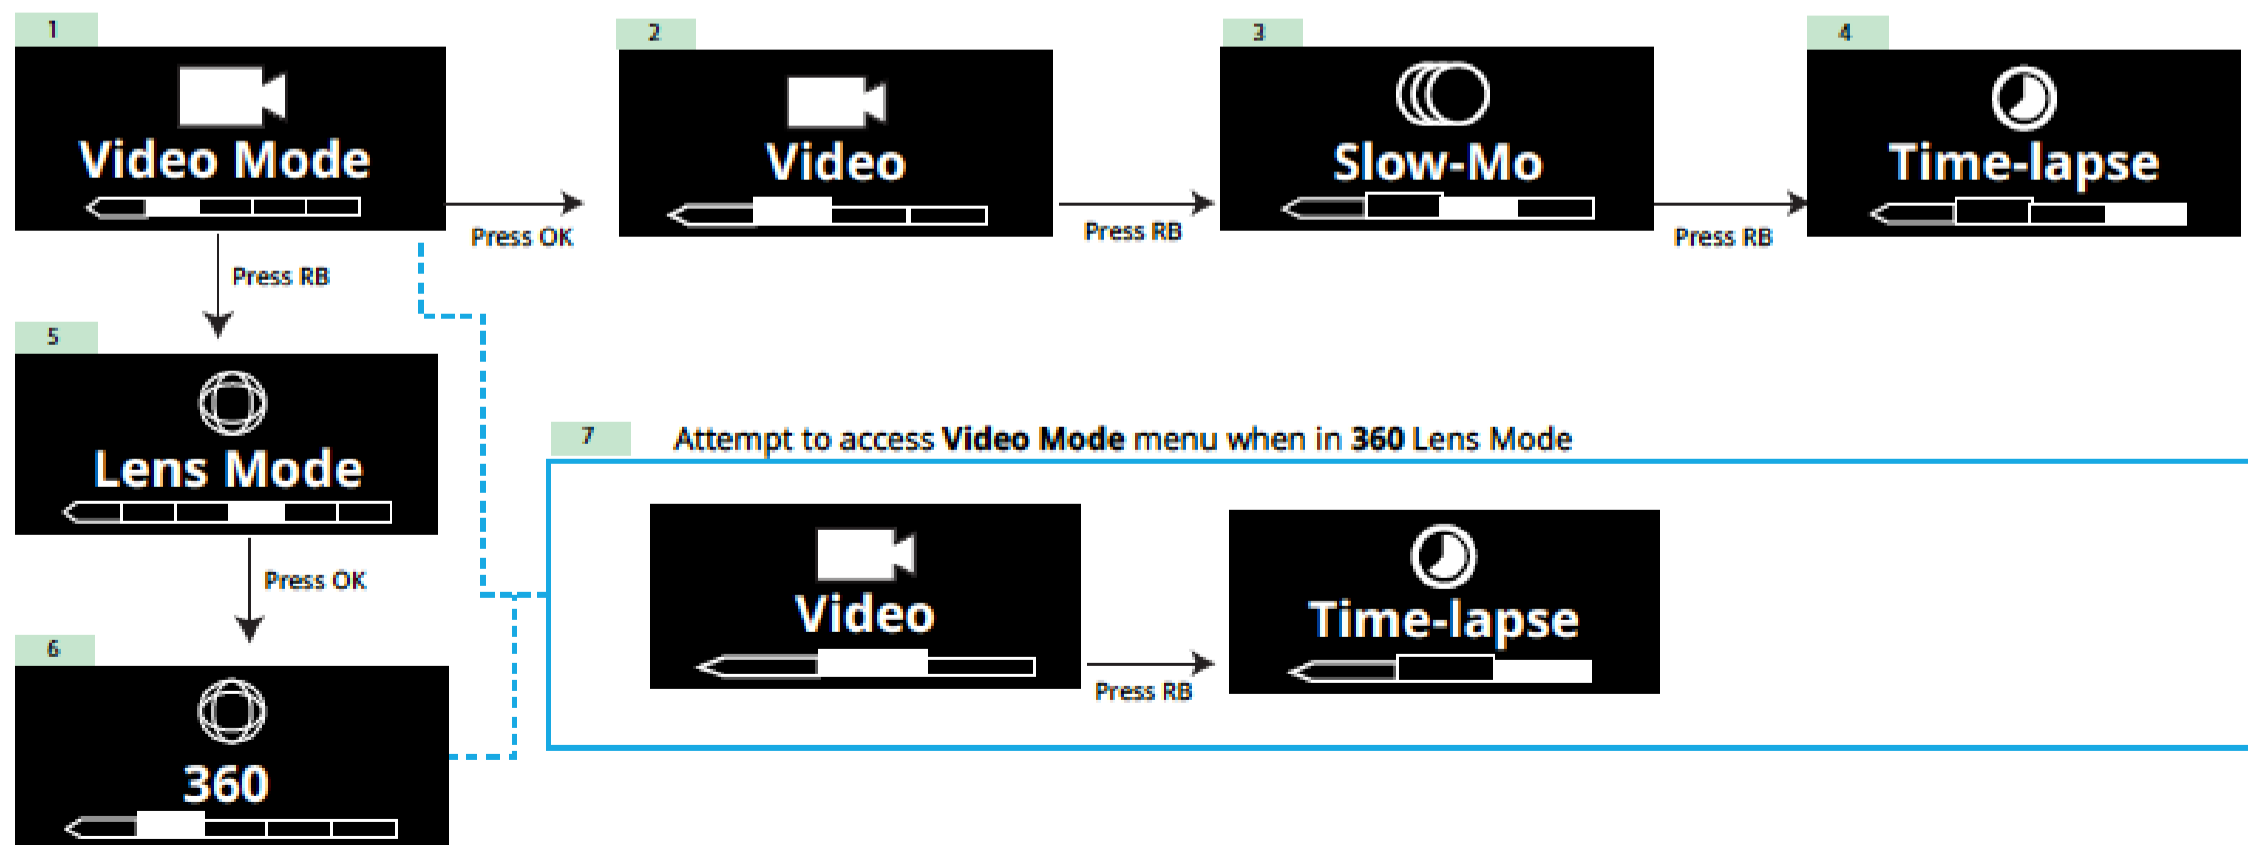

Camera Menu Interface

Monochrome Action Camera Menu UI

Partial Concept (Lens Mode Behavior)

Signage

Brewery Logo / Signage

Pub Signage

Treetop Camping Concept with
ADA-compliant wayfinding signage

3D & Packaging Design