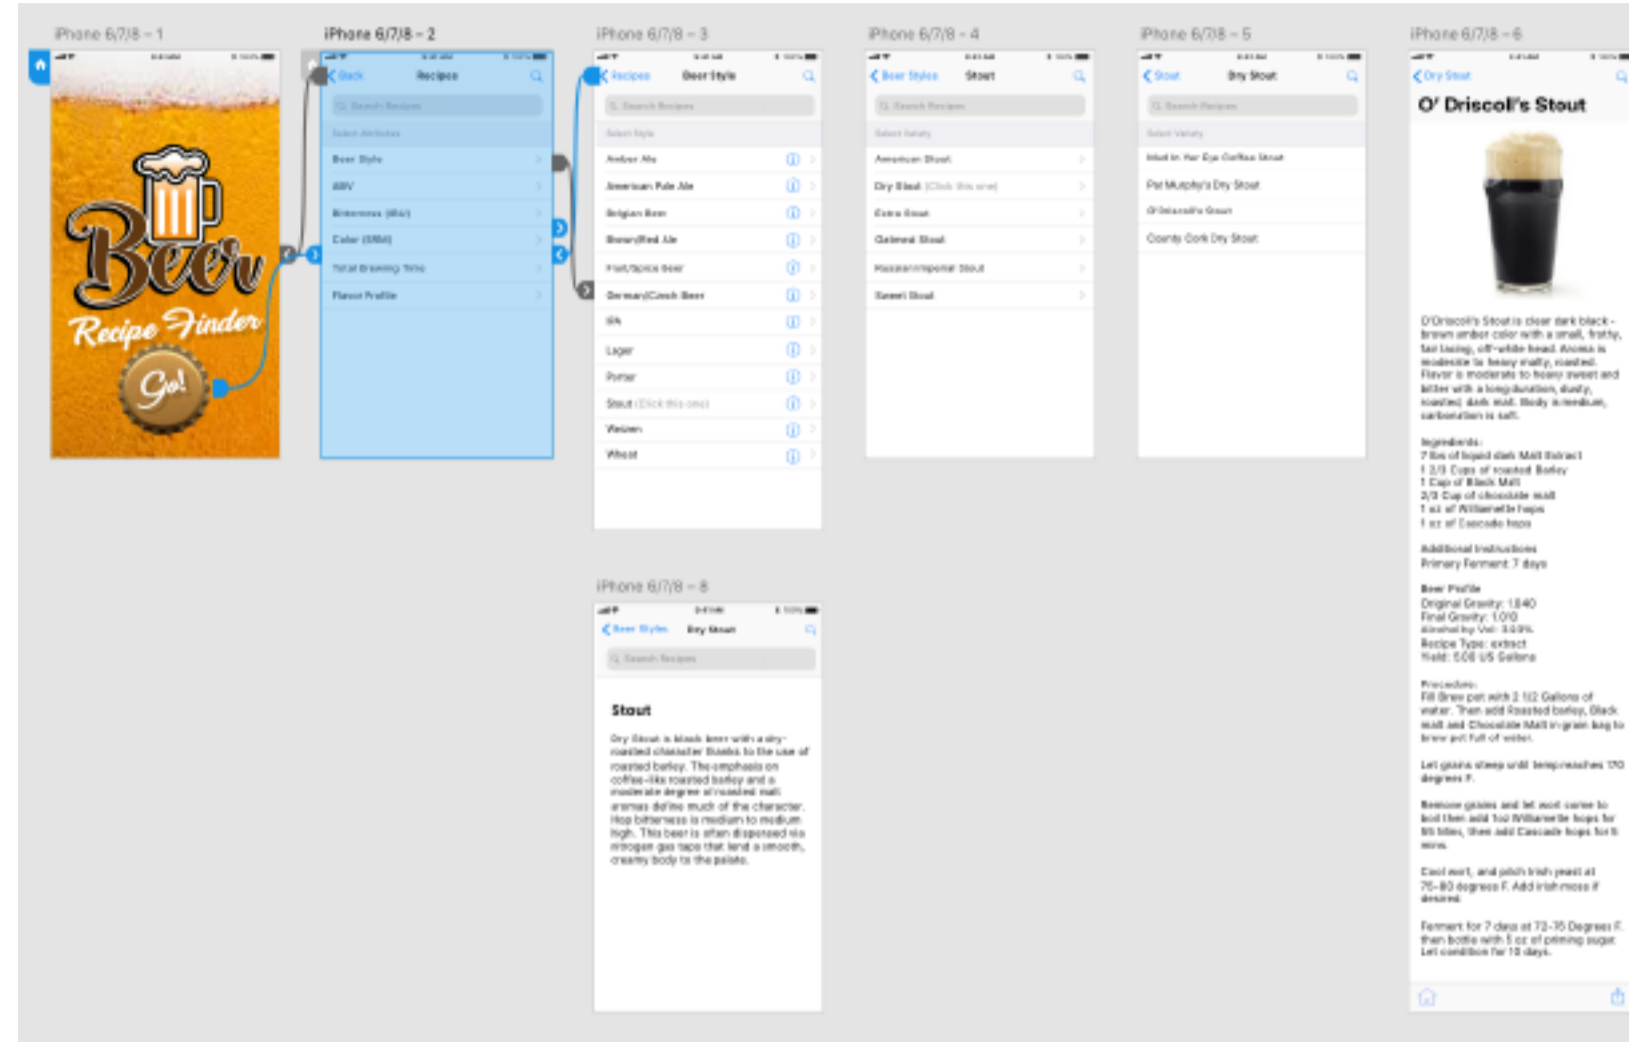

DriveAssist

dēzl

dēzl (Truck Fleet) Navigators

Better Break Planning (Compliance/Safety)

Dispatch & Track (Route Sharing/Compliance)

Camper (RV Navigator)

Campground Navigation and Information

Easy Route Shaping

Other

User Experience Input for Industrial Design Group

User Research for Garmin Consumer Auto Group

Rapid Prototyping & UX / UI Flow

Mobile App

Beer Recipe Finder

Rapid Prototype (Proof of Concept)

Produced in Adobe XD