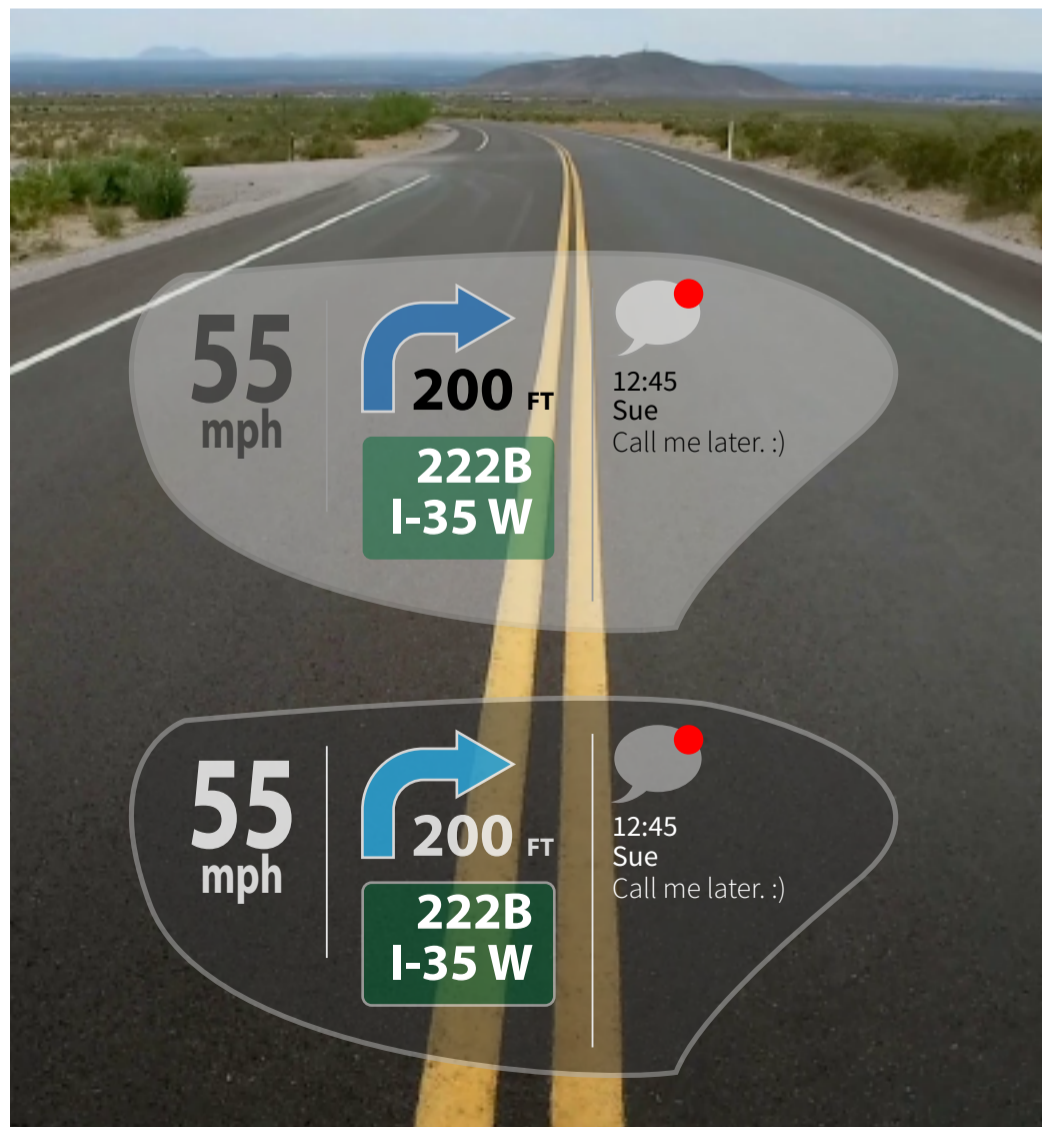

Product Concept / Sketch

nav
glass

CIRCUITRY DIVIDED
BETWEEN EARPIECES
& BRIDGE