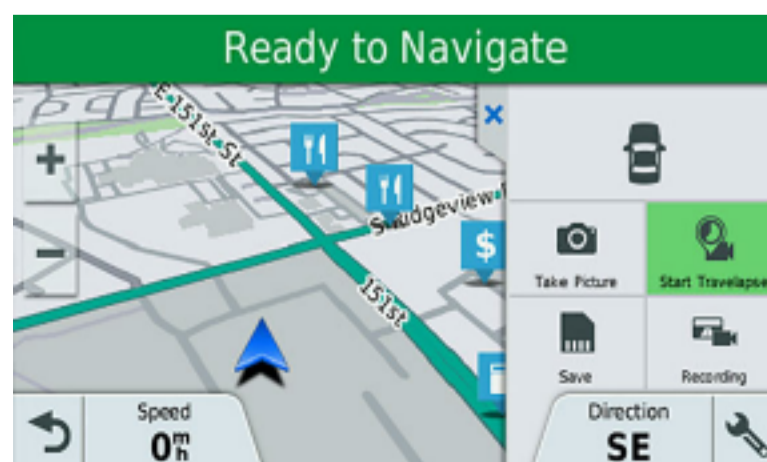

nuvi/Drive Series (Automobile Navigators)

LiveTrack (Real-time Route / Location Sharing)

Trip Planner

HISTORY Channel Integration

National Parks Integration

Travelapse (Time-lapse Drive Recorder) for Camera-Enabled Navigators

Lane Departure and Collision Warning for Camera-Enabled Navigators

Backup and Remote Monitor Camera Display and Configuration

DriveAssist