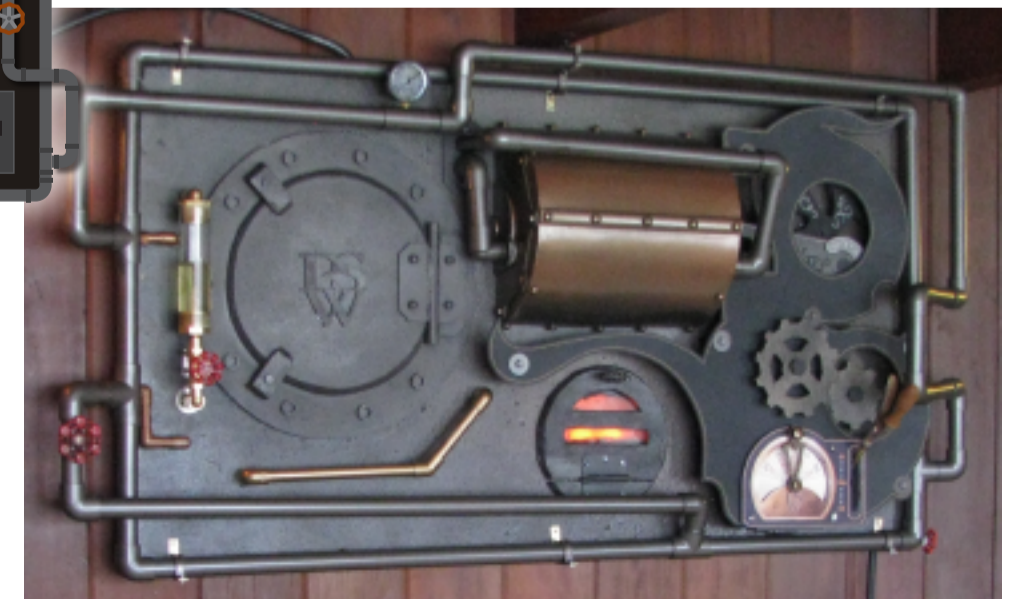

Steampunk Art Project

Art Deco Jewelry Design

Dieselpunk Vehicle Concept / Pinewood Derby Car

Animated Steampunk Wall Installation
(Commisioned Art)

Promotional Games

View Flash projects at: <http://raddad-design.com/projectshowcase/index.html>