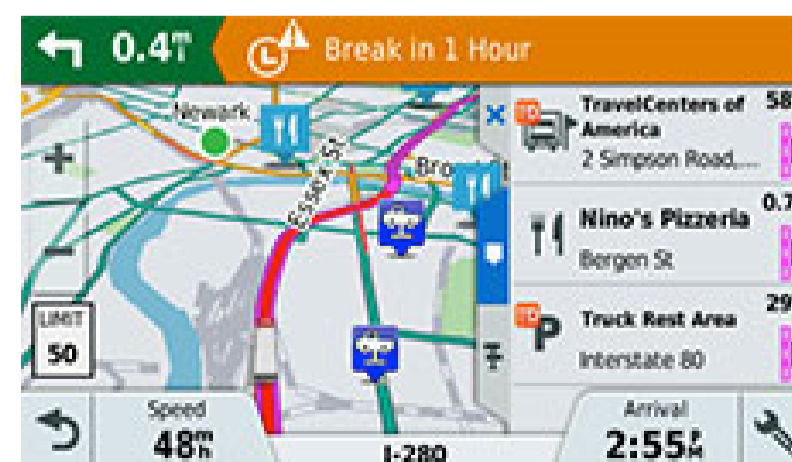

VIRB 360 Camera UI

zūmo (Motorcycle Navigator)

Glove Friendly Keyboard

Adventurous Routing

Tire Pressure Sensors

Wireless Route Sharing

Mobile Apps

Garmin EcoRoute HD App

Wireless Route Sharing

Wireless Camera Viewing and Configuration

Drive

RV770

nuvi/Drive Series (Automobile Navigators)

LiveTrack (Real-time Route / Location Sharing)

Trip Planner

HISTORY Channel Integration

National Parks Integration

Travelapse (Time-lapse Drive Recorder) for Camera-Enabled Navigators

Lane Departure and Collision Warning for Camera-Enabled Navigators

Backup and Remote Monitor Camera Display and Configuration

DriveAssist

dēzl

dēzl (Truck Fleet) Navigators

Better Break Planning (Compliance/Safety)

Dispatch & Track (Route Sharing/Compliance)

Camper (RV Navigator)

Campground Navigation and Information

Easy Route Shaping