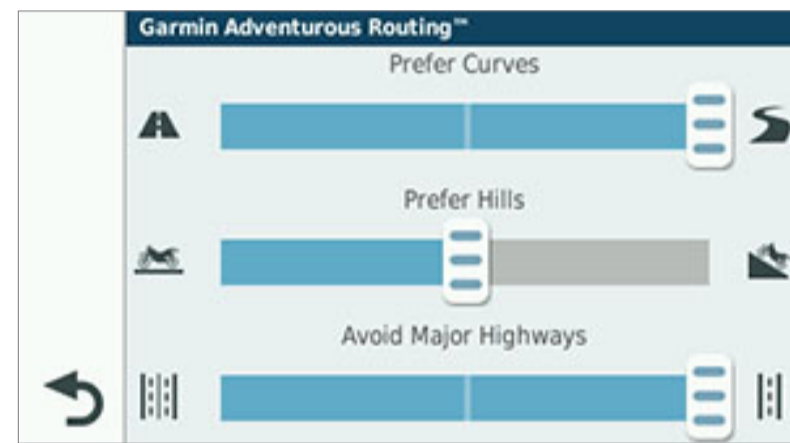

UX / UI

zūmo

Notable Garmin Projects

Action Cameras

VIRB 360 Camera UI

zūmo (Motorcycle Navigator)

Glove Friendly Keyboard

Adventurous Routing

Tire Pressure Sensors

Wireless Route Sharing

Mobile Apps

Garmin EcoRoute HD App

Wireless Route Sharing

Wireless Camera Viewing and Configuration

nuvi/Drive Series (Automobile Navigators)

LiveTrack (Real-time Route / Location Sharing)

Trip Planner

HISTORY Channel Integration

National Parks Integration

Travelapse (Time-lapse Drive Recorder) for Camera-Enabled Navigators

Lane Departure and Collision Warning for Camera-Enabled Navigators

Backup and Remote Monitor Camera Display and Configuration

dēzl (Truck Fleet) Navigators

Better Break Planning (Compliance/Safety)

Dispatch & Track (Route Sharing/Compliance)

Camper (RV Navigator)

Campground Navigation and Information

Easy Route Shaping

Other

User Experience Input for Industrial Design Group

User Research for Garmin Consumer Auto Group