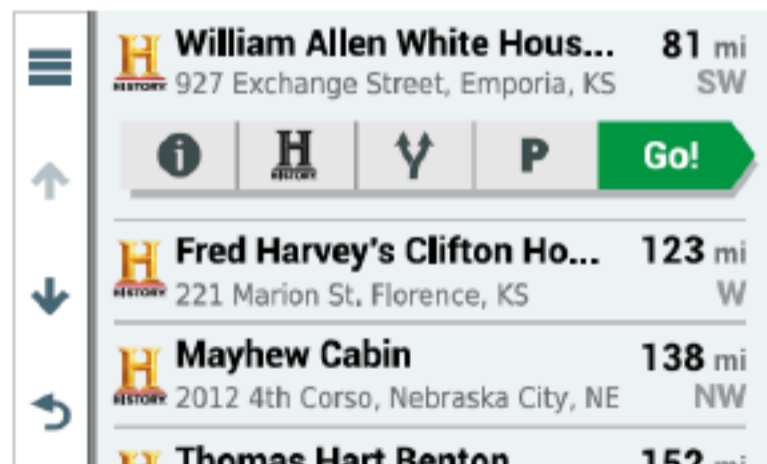

VIRB 360 Camera UI

zūmo (Motorcycle Navigator)

Glove Friendly Keyboard

Adventurous Routing

Tire Pressure Sensors

Wireless Route Sharing

Mobile Apps

Garmin EcoRoute HD App

Wireless Route Sharing

Wireless Camera Viewing and Configuration

Drive

RV770

nuvi/Drive Series (Automobile Navigators)

LiveTrack (Real-time Route / Location Sharing)

Trip Planner

HISTORY Channel Integration