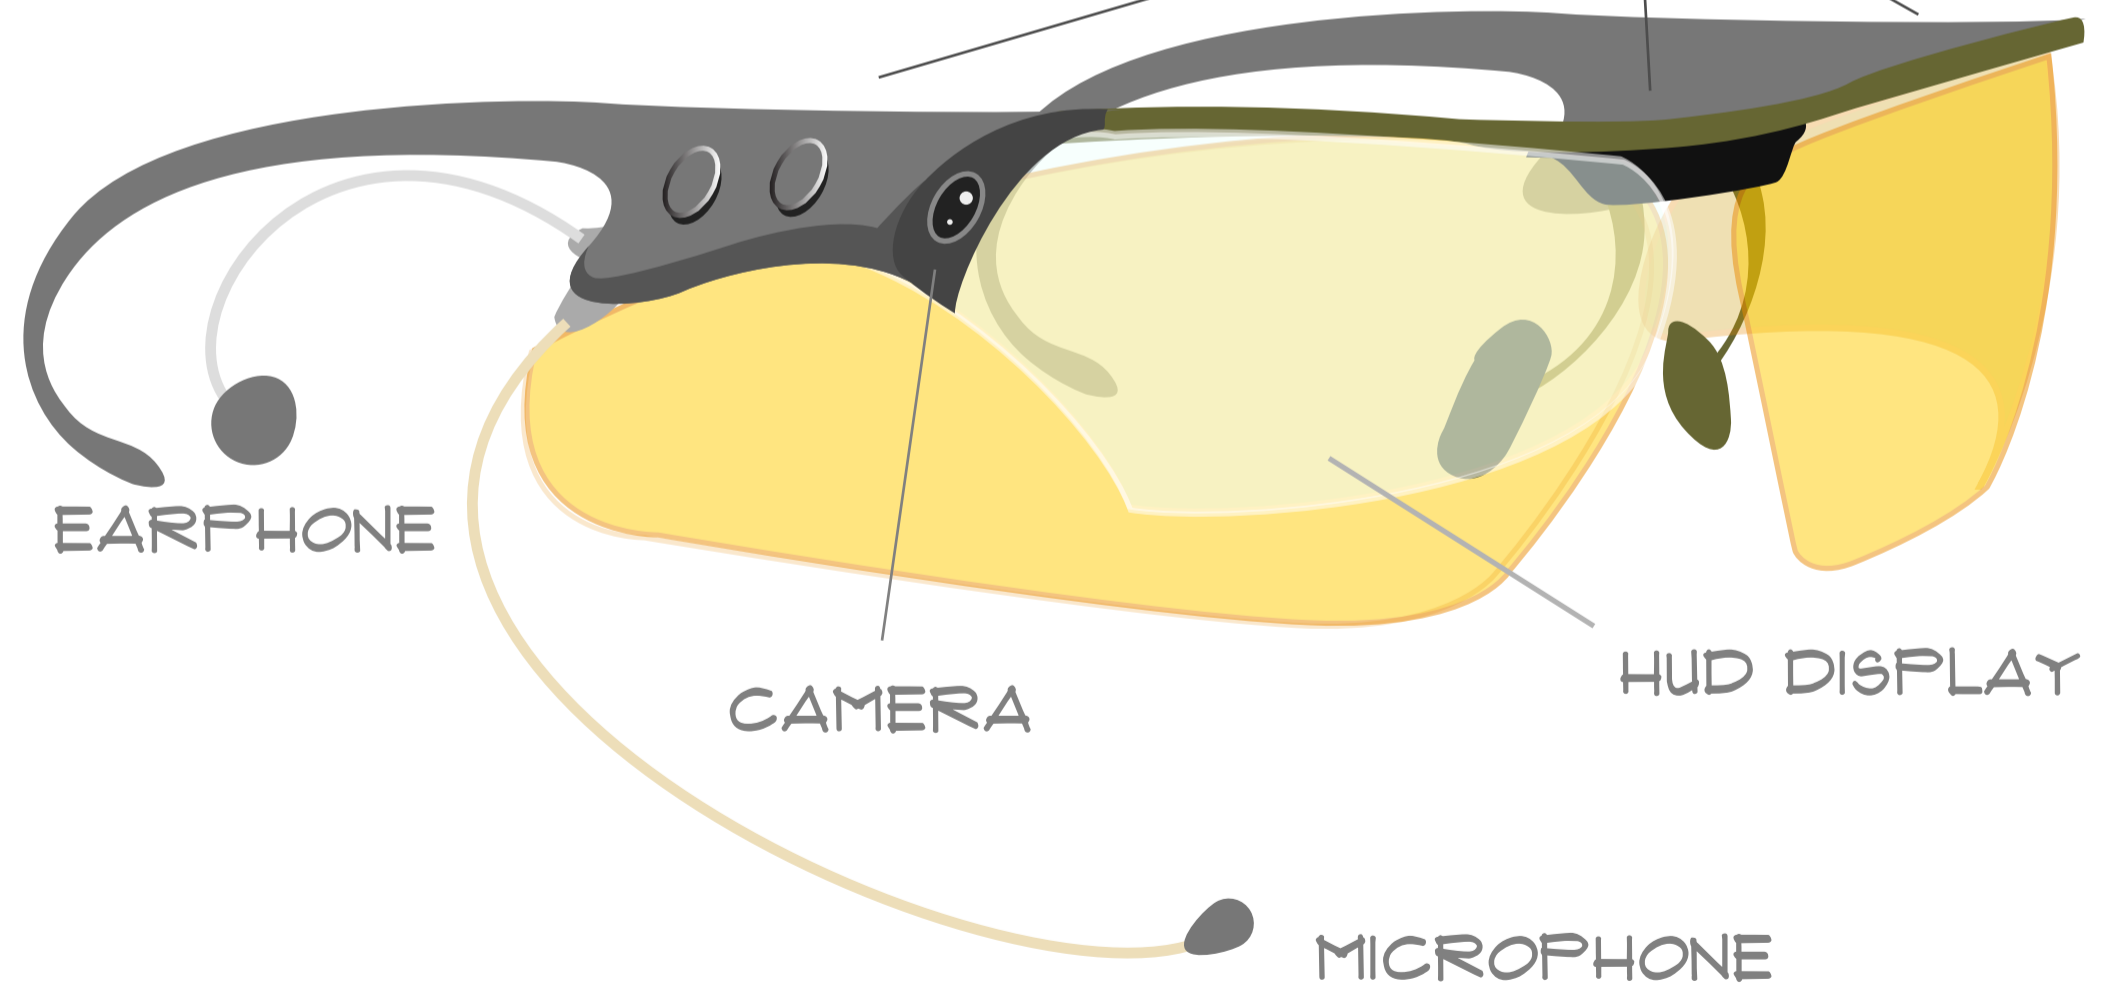

Hnefatafl (Viking Chess) set - Strata Design 3D

Carry-Out Pie Shop
Packaging Design

Product Concept / Sketch

nav
glass

CIRCUITRY DIVIDED
BETWEEN EARPIECES
& BRIDGE

SketchUp / Environment Designs

Art, Objects & Oddities